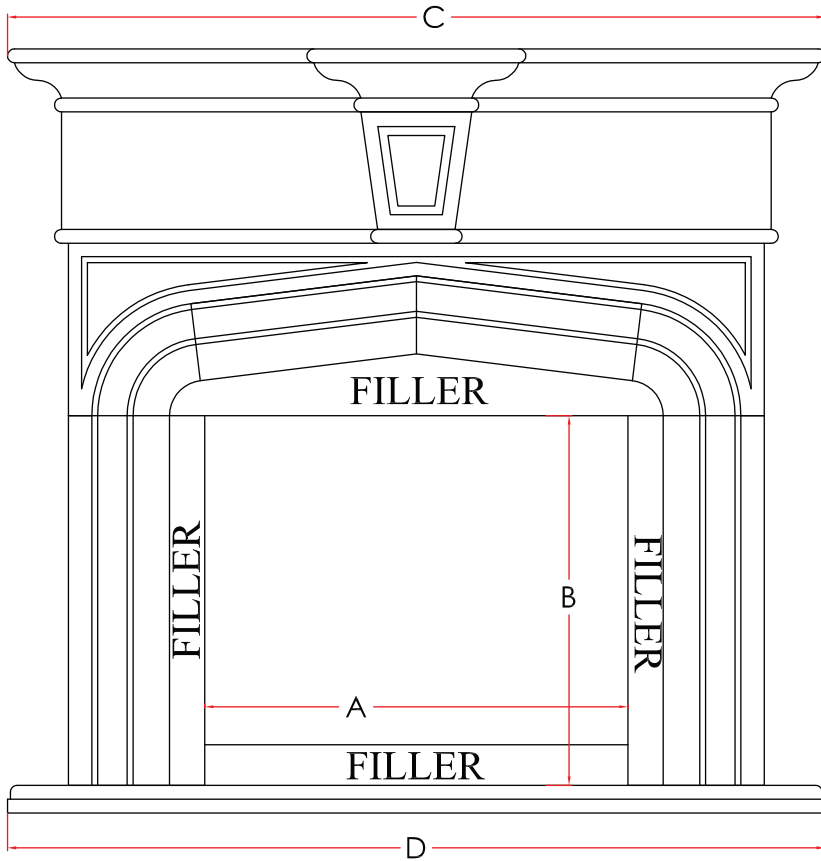

Custom Fireplaces FPM53

Measurements	
A	
B	
C	
D	
E	
F	
G	
H	

LEG DETAILS